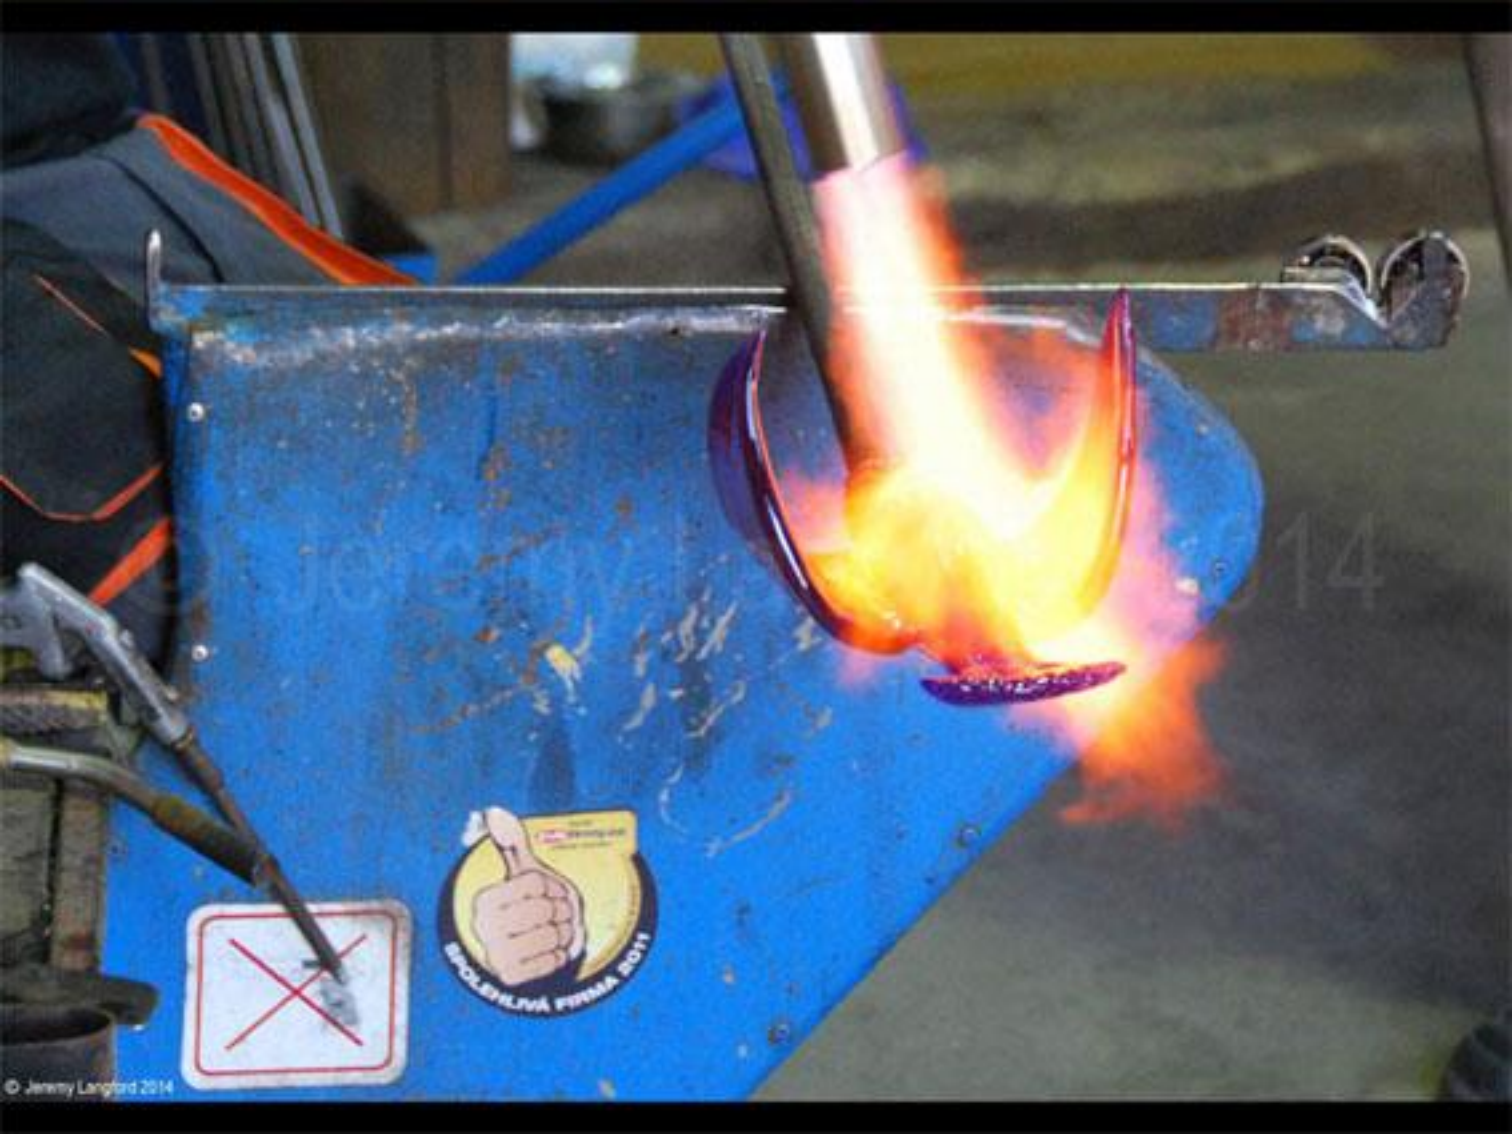

Ester Reichman,
Coordinator of interior design team
for the owners.

THE WORK PROCESS AND INSTALLATION

© Jeremy Langford 2014

© Jeremy Langford

The original design -
working drawing

A photograph of Jeremy Langford, an older man with a white beard and a blue beret, standing in a museum gallery. He is wearing a blue shirt and a grey jacket, leaning on a wooden handrail. The background features a large wall with a grid of panels and several birds in flight. The text 'www.JeremyLangford.com' is overlaid on the image.